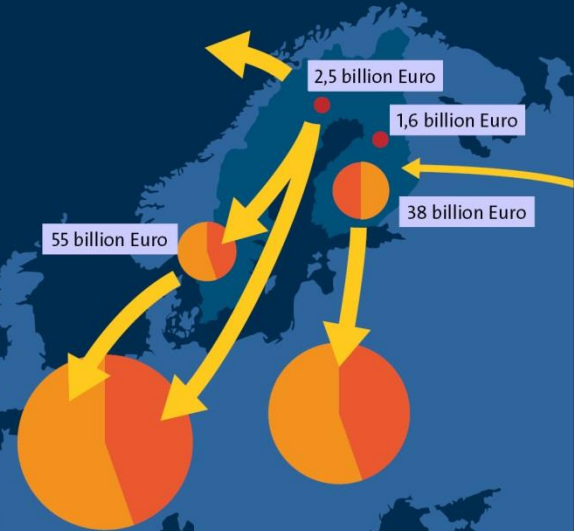

Processing industry

- Mining
- Manufacture of metals and metal goods
- Manufacture of machinery and equipment
- ➔ Processing output value, euro

Co-financed by the European Union
Connecting Europe Facility

NORRBOTNIABANAN