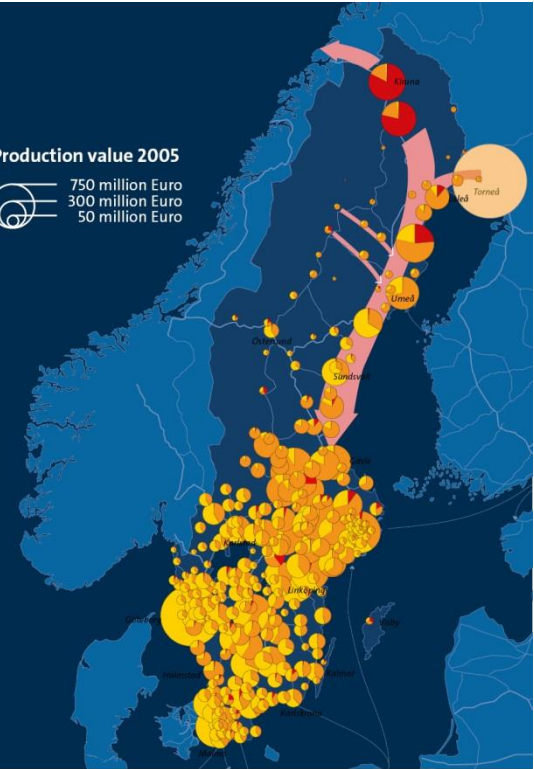

Processing industry

- Mining
- Manufacture of metals and metal goods
- Manufacture of machinery and equipment

Production value 2005

Co-financed by the European Union
Connecting Europe Facility

NORRBOTNIABANAN